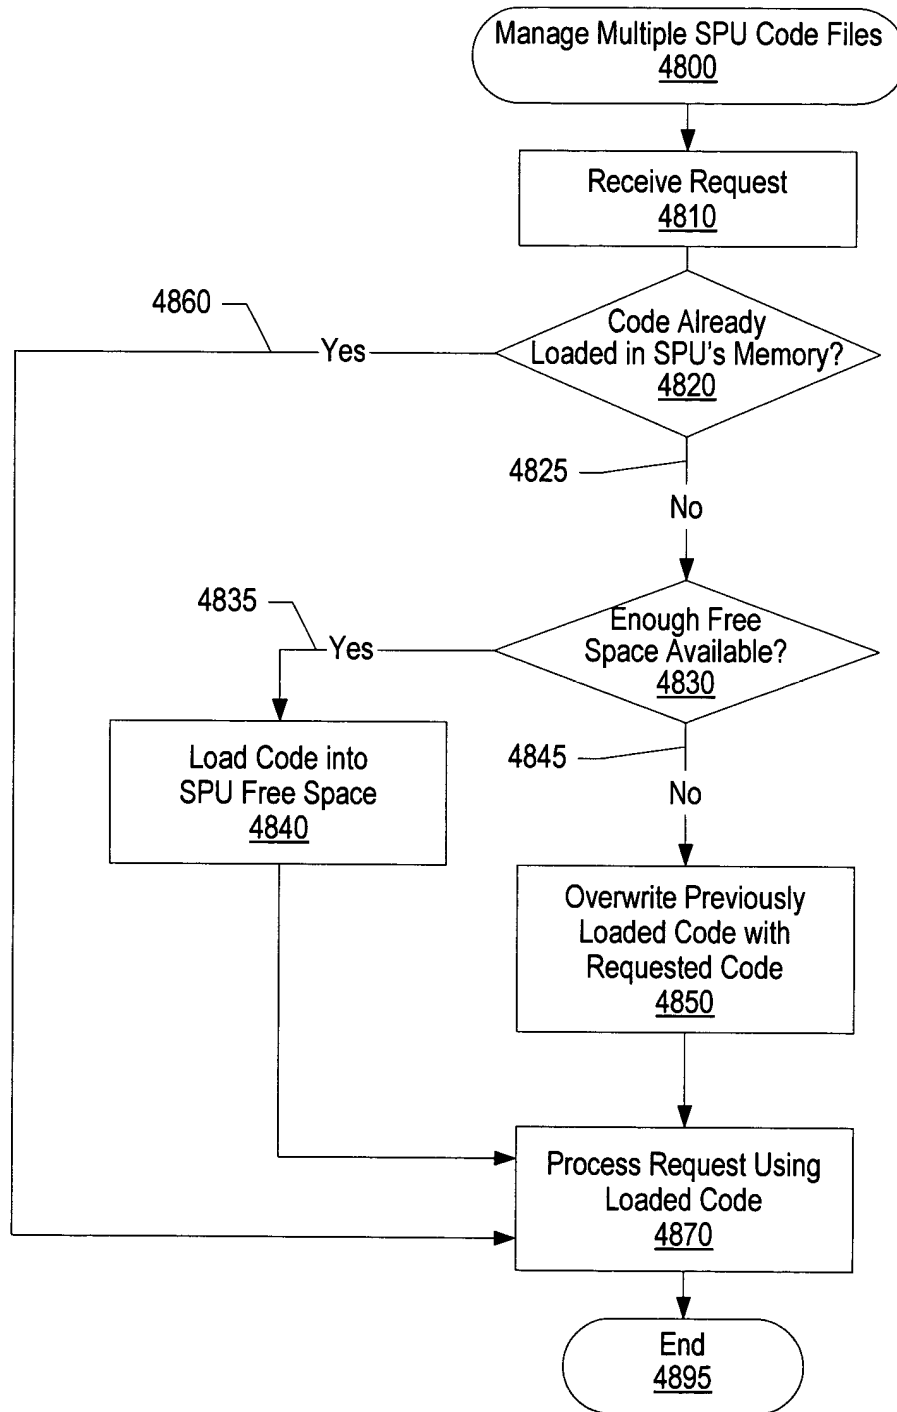

Figure 29

Figure 30

Figure 31

Figure 32

Figure 33

Figure 34

Memory Access Control Table

The diagram shows a table with 64 rows, indexed from 0 to 63. Each row contains four columns: 'Base', 'Size', 'Access Key', and 'Access Key Mask'. Callout 3504 points to the 'ID' column header. Callout 3506 points to the 'Base' column header. Callout 3508 points to the 'Size' column header. Callout 3510 points to the 'Access Key' column header. Callout 3512 points to the 'Access Key Mask' column header. Callout 3502 is an arrow pointing to the table structure.

Figure 47

Figure 48

Figure 49

Figure 50

51 / 60

Figure 51

52 / 60

Figure 52

Figure 53

Figure 54

Figure 55

Figure 57

Figure 58

Figure 59

Figure 60